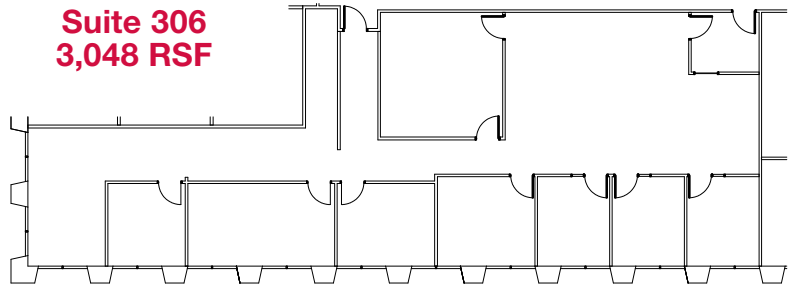

For more information, contact:

Steve Proctor
404 812 4044
sproctor@naibg.com

Floor Plans

1895 Phoenix Boulevard, Atlanta, GA 30349

Second Floor
4,720 RSF

Suite 306
3,048 RSF

Suite 400
14,546 RSF

For more information, contact: