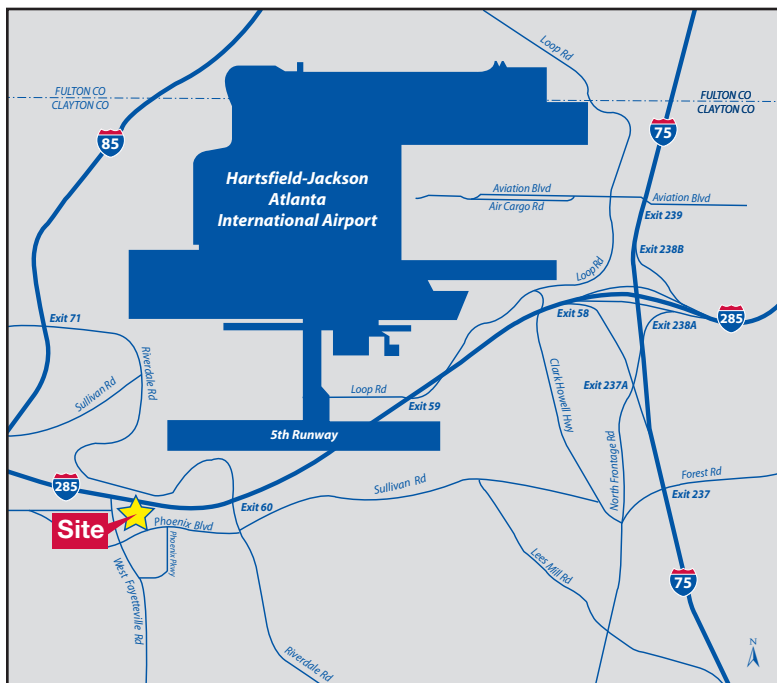

One Crown Center

1895 Phoenix Boulevard, Atlanta, GA 30349

Features

- Café on Site
- On-Site Management and Maintenance
- Fully Sprinklered
- Large Floor Plates
- Easy Access to I-285 and Riverdale Road
- Hotel and Restaurant Adjacent