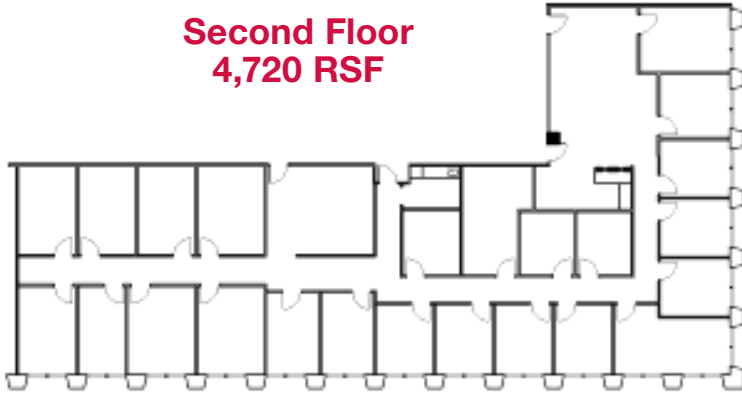

For more information, contact:

Steve Proctor
404 812 4044
sproctor@naibg.com

Floor Plans

1895 Phoenix Boulevard, Atlanta, GA 30349

Second Floor
4,720 RSF

Suite 306
3,048 RSF

Suite 400
14,546 RSF

For more information, contact: