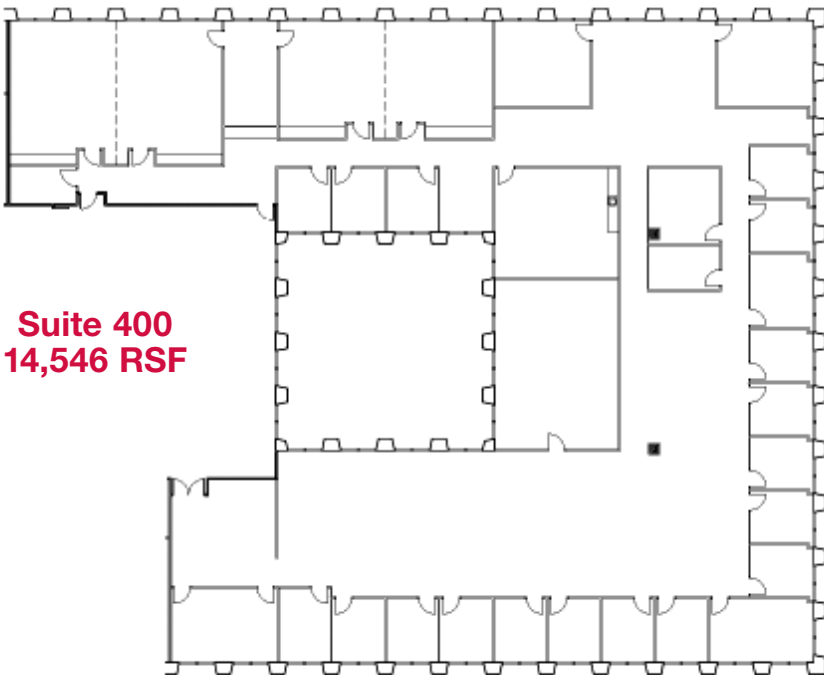

For more information, contact:

Steve Proctor
404 812 4044
sproctor@naibg.com

Floor Plans

1895 Phoenix Boulevard, Atlanta, GA 30349

Second Floor
4,720 RSF

Suite 306
3,048 RSF

Suite 400
14,546 RSF

For more information, contact: